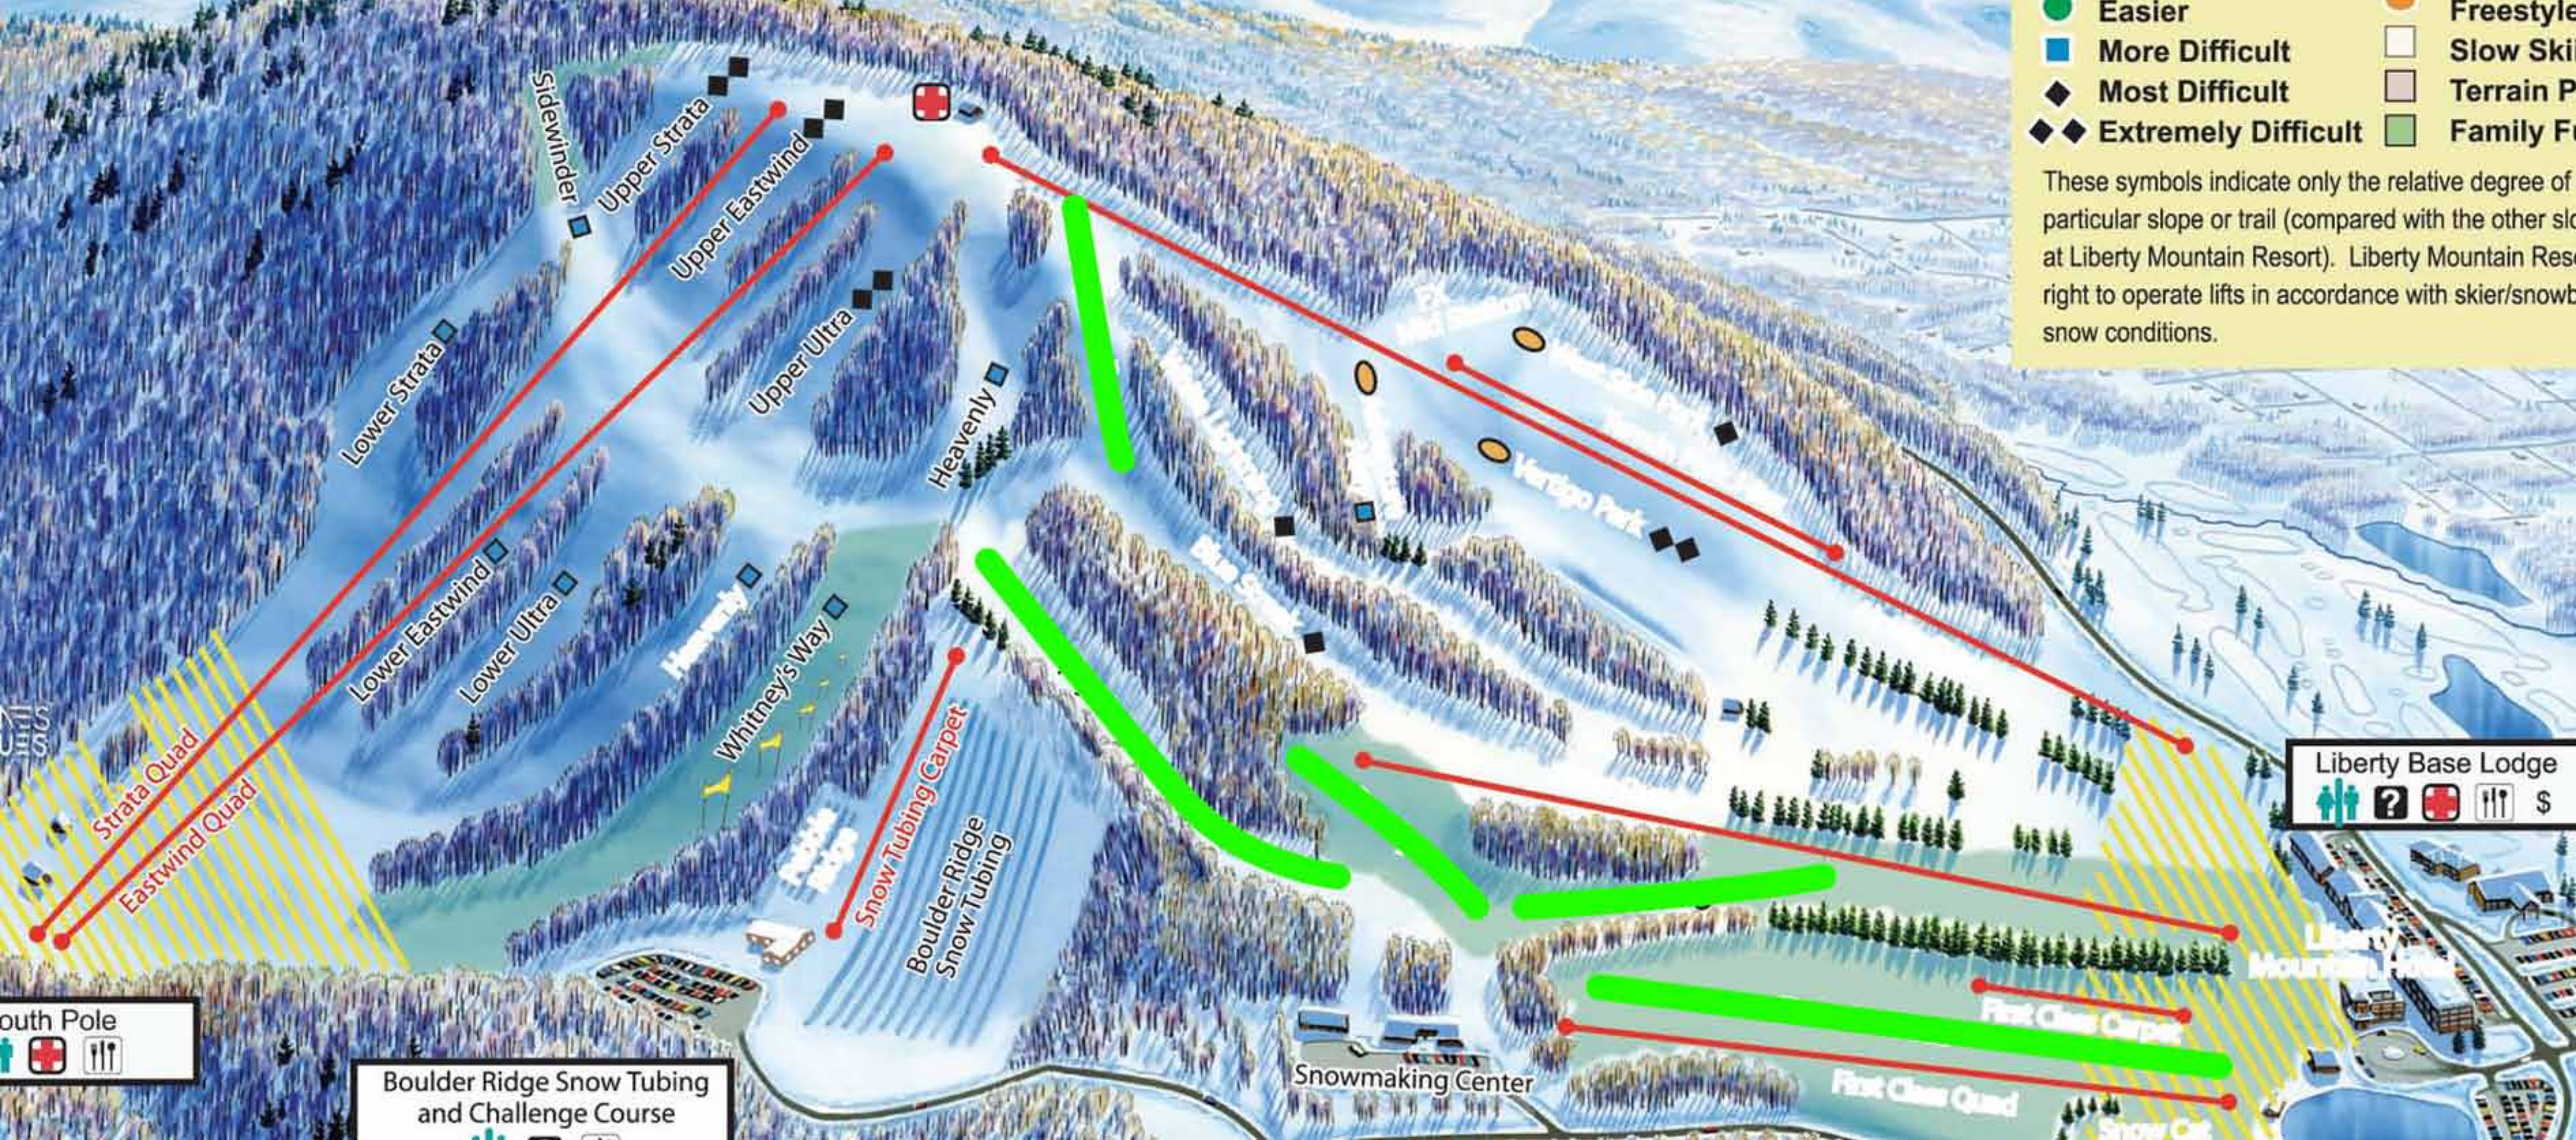

■ Easier ○ Freestyle
■ More Difficult Slow Ski
◆ Most Difficult Terrain P
◆◆ Extremely Difficult Family F

These symbols indicate only the relative degree of difficulty of a particular slope or trail (compared with the other slopes at Liberty Mountain Resort). Liberty Mountain Resort reserves the right to operate lifts in accordance with skier/snowboarder skill and snow conditions.

South Pole
■ ■ ■

Boulder Ridge Snow Tubing
 and Challenge Course
■ ■ ■

Liberty Base Lodge
■ ■ ■ ■ ■ ■ ◆ ◆◆

Strata Quad
 Eastwind Quad
 Lower Strata
 Lower Eastwind
 Lower Ultra
 Upper Strata
 Upper Eastwind
 Upper Ultra
 Heavenly
 Heavenly Park
 Whittney
 Whitney's Way
 Dipsy Doodle
 Snow Tubing Carpet
 Boulder Ridge Snow Tubing
 Snowy Park
 Snow
 First Class Area
 First Class Carpet
 First Class Quad
 Snow Out

- Easier
- More Difficult
- ◆ Most Difficult
- ◆◆ Extremely Difficult
- Freestyle
- Slow Skiing
- Terrain Park
- Family Friendly

These symbols indicate only the relative degree of difficulty of a particular slope or trail (compared with the other slopes at Liberty Mountain Resort). Liberty Mountain Resort reserves the right to operate lifts in accordance with skier/snowboarder ability and snow conditions.

South Pole

■ ■ ■ ■

Boulder Ridge Snow Tubing and Challenge Course

■ ■ ■ ■

Liberty Base Lodge

■ ■ ■ ■ ■ ■ ■

Liberty Mountain Lodge

■ ■ ■ ■ ■ ■ ■