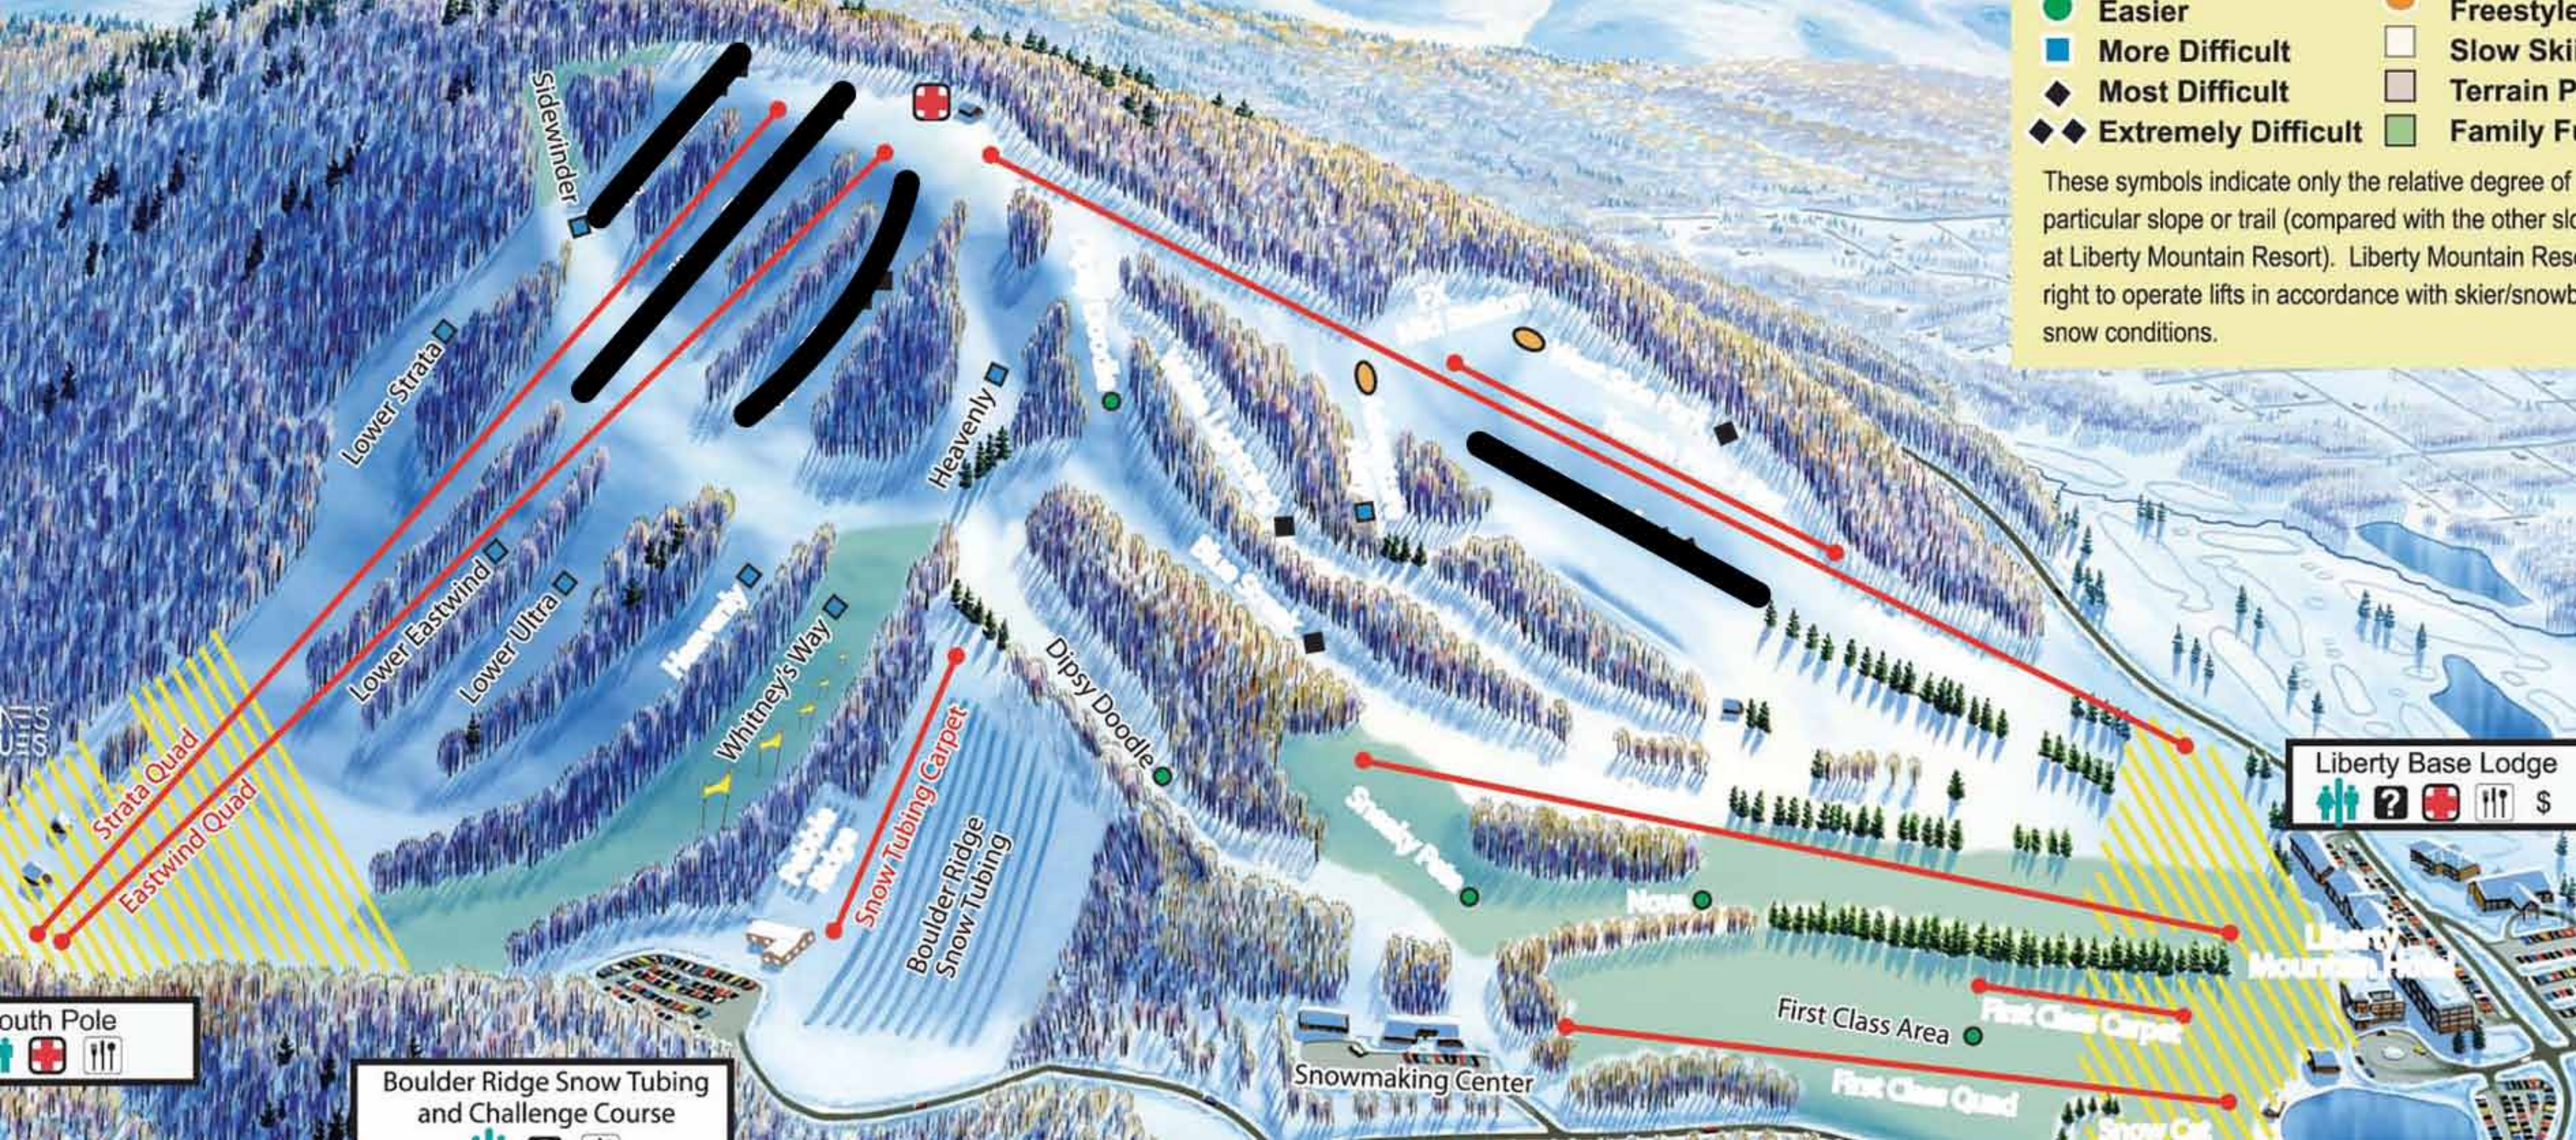

These symbols indicate only the relative degree of particular slope or trail (compared with the other slopes at Liberty Mountain Resort). Liberty Mountain Resort reserves the right to operate lifts in accordance with skier/snowboarder ability and snow conditions.

South Pole

■ ■ ■

Boulder Ridge Snow Tubing and Challenge Course

■ ■ ■

Liberty Base Lodge

■ ■ ■ ■ ■ ■ ■ ■ ■

● Easier
■ More Difficult
◆ Most Difficult
◆◆ Extremely Difficult
○ Freestyle
 Slow Skiing
 Terrain Park
 Family Friendly

These symbols indicate only the relative degree of difficulty of a particular slope or trail (compared with the other slopes at Liberty Mountain Resort). Liberty Mountain Resort reserves the right to operate lifts in accordance with skier/snowboarder skill and snow conditions.

South Pole
■ ■ ■

Boulder Ridge Snow Tubing and Challenge Course
■ ■ ■

Liberty Base Lodge
■ ■ ■ ■ ■ ■

Liberty Mountain Lodge
■ ■ ■ ■ ■

First Class Area
■ ■ ■

First Class Quad
■ ■ ■

Snowmaking Center

Snow Tubing Carpet
 Boulder Ridge Snow Tubing