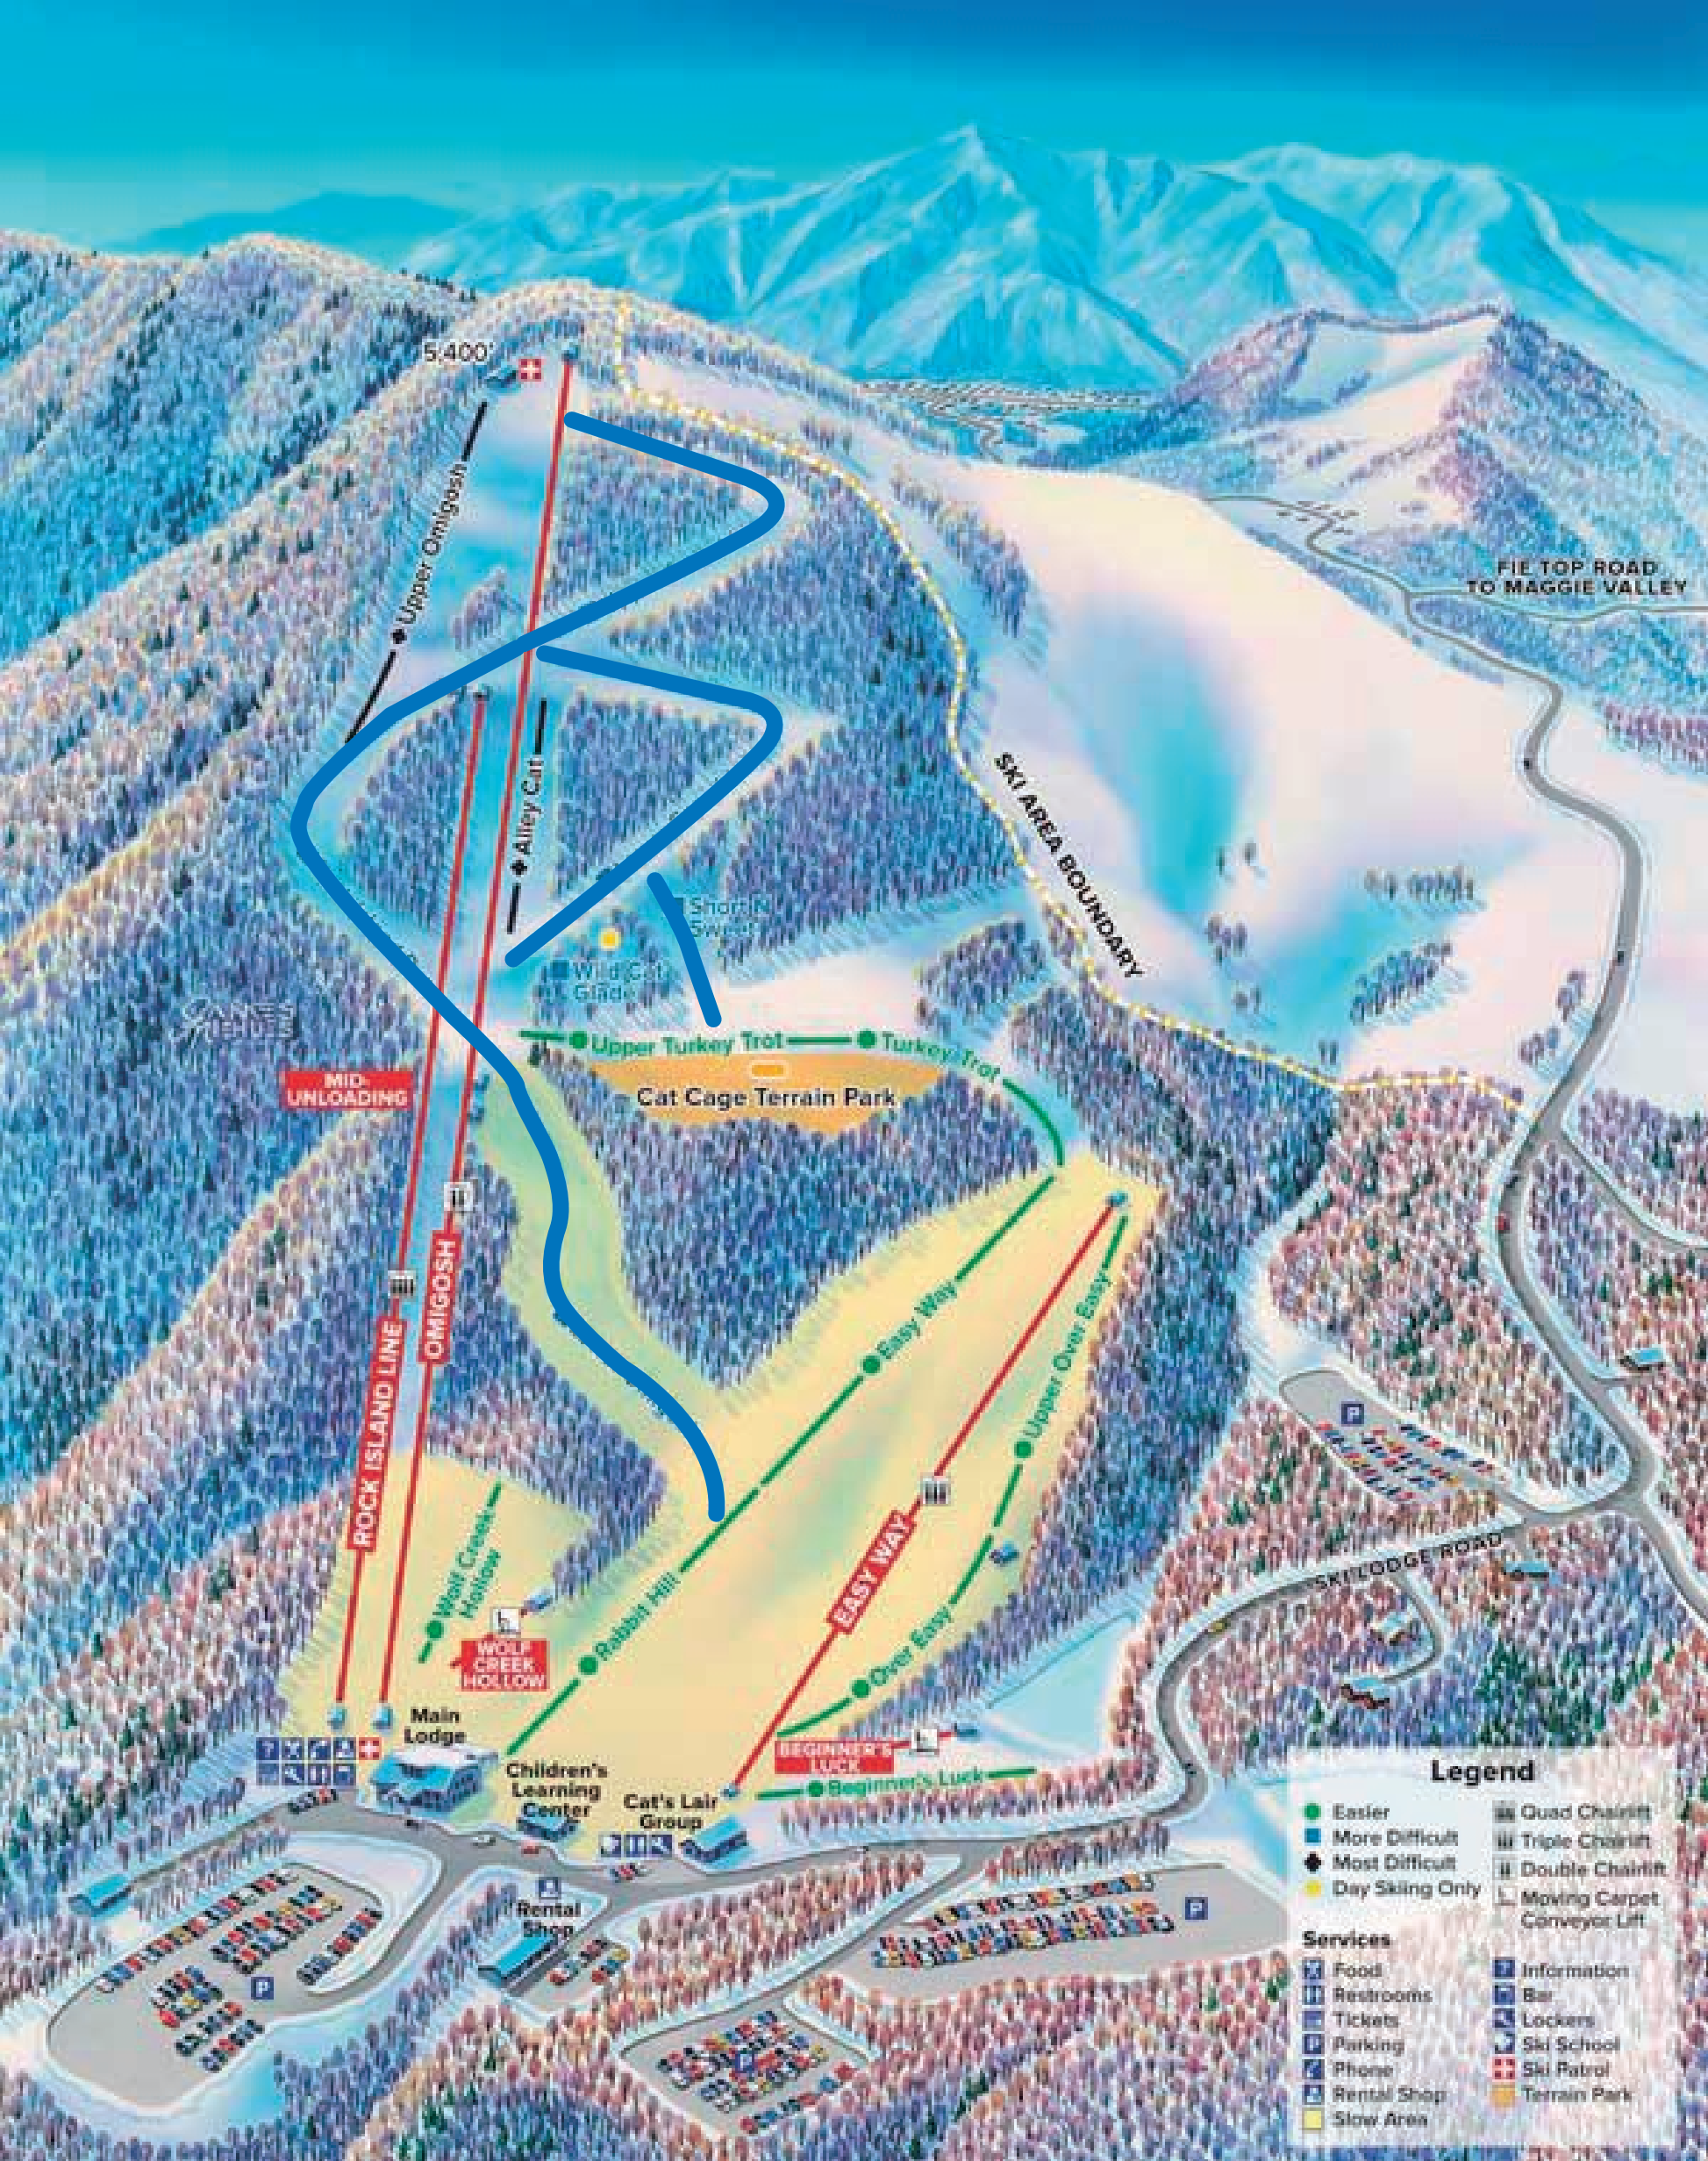

Hollow

FILE TOP ROAD TO MAGGIE VALLEY

SKI AREA BOUNDARY

5,400'

MID-UNLOADING

OMIGOSH

ROCK ISLAND LINE

EASY WAY

SKILODGE ROAD

Cat Cage Terrain Park

WOLF CREEK HOLLOW

Main Lodge

Children's Learning Center

Cat's Lair Group

MAGGIE'S COTTAGE

Rental Shop

Legend

- Easier
- More Difficult
- ◆ Most Difficult
- Day Skiing Only
- Quad Chairlift
- Triple Chairlift
- Double Chairlift
- Moving Carpet Conveyor Lift
- Food
- Restrooms
- Tickets
- Parking
- Phone
- Rental Shop
- Slow Area
- Information
- Bar
- Lockers
- Ski School
- Ski Patrol
- Terrain Park

FIE TOP ROAD TO MAGGIE VALLEY

SKI AREA BOUNDARY

MID-UNLOADING

ROCK ISLAND LINE
OMIGOSH

Upper Turkey Trot
Turkey Trot
Cat Cage Terrain Park

EASY WAY
Over Easy

WOLF CREEK HOLLOW

BEGINNER'S LUCK
Beginner's Luck