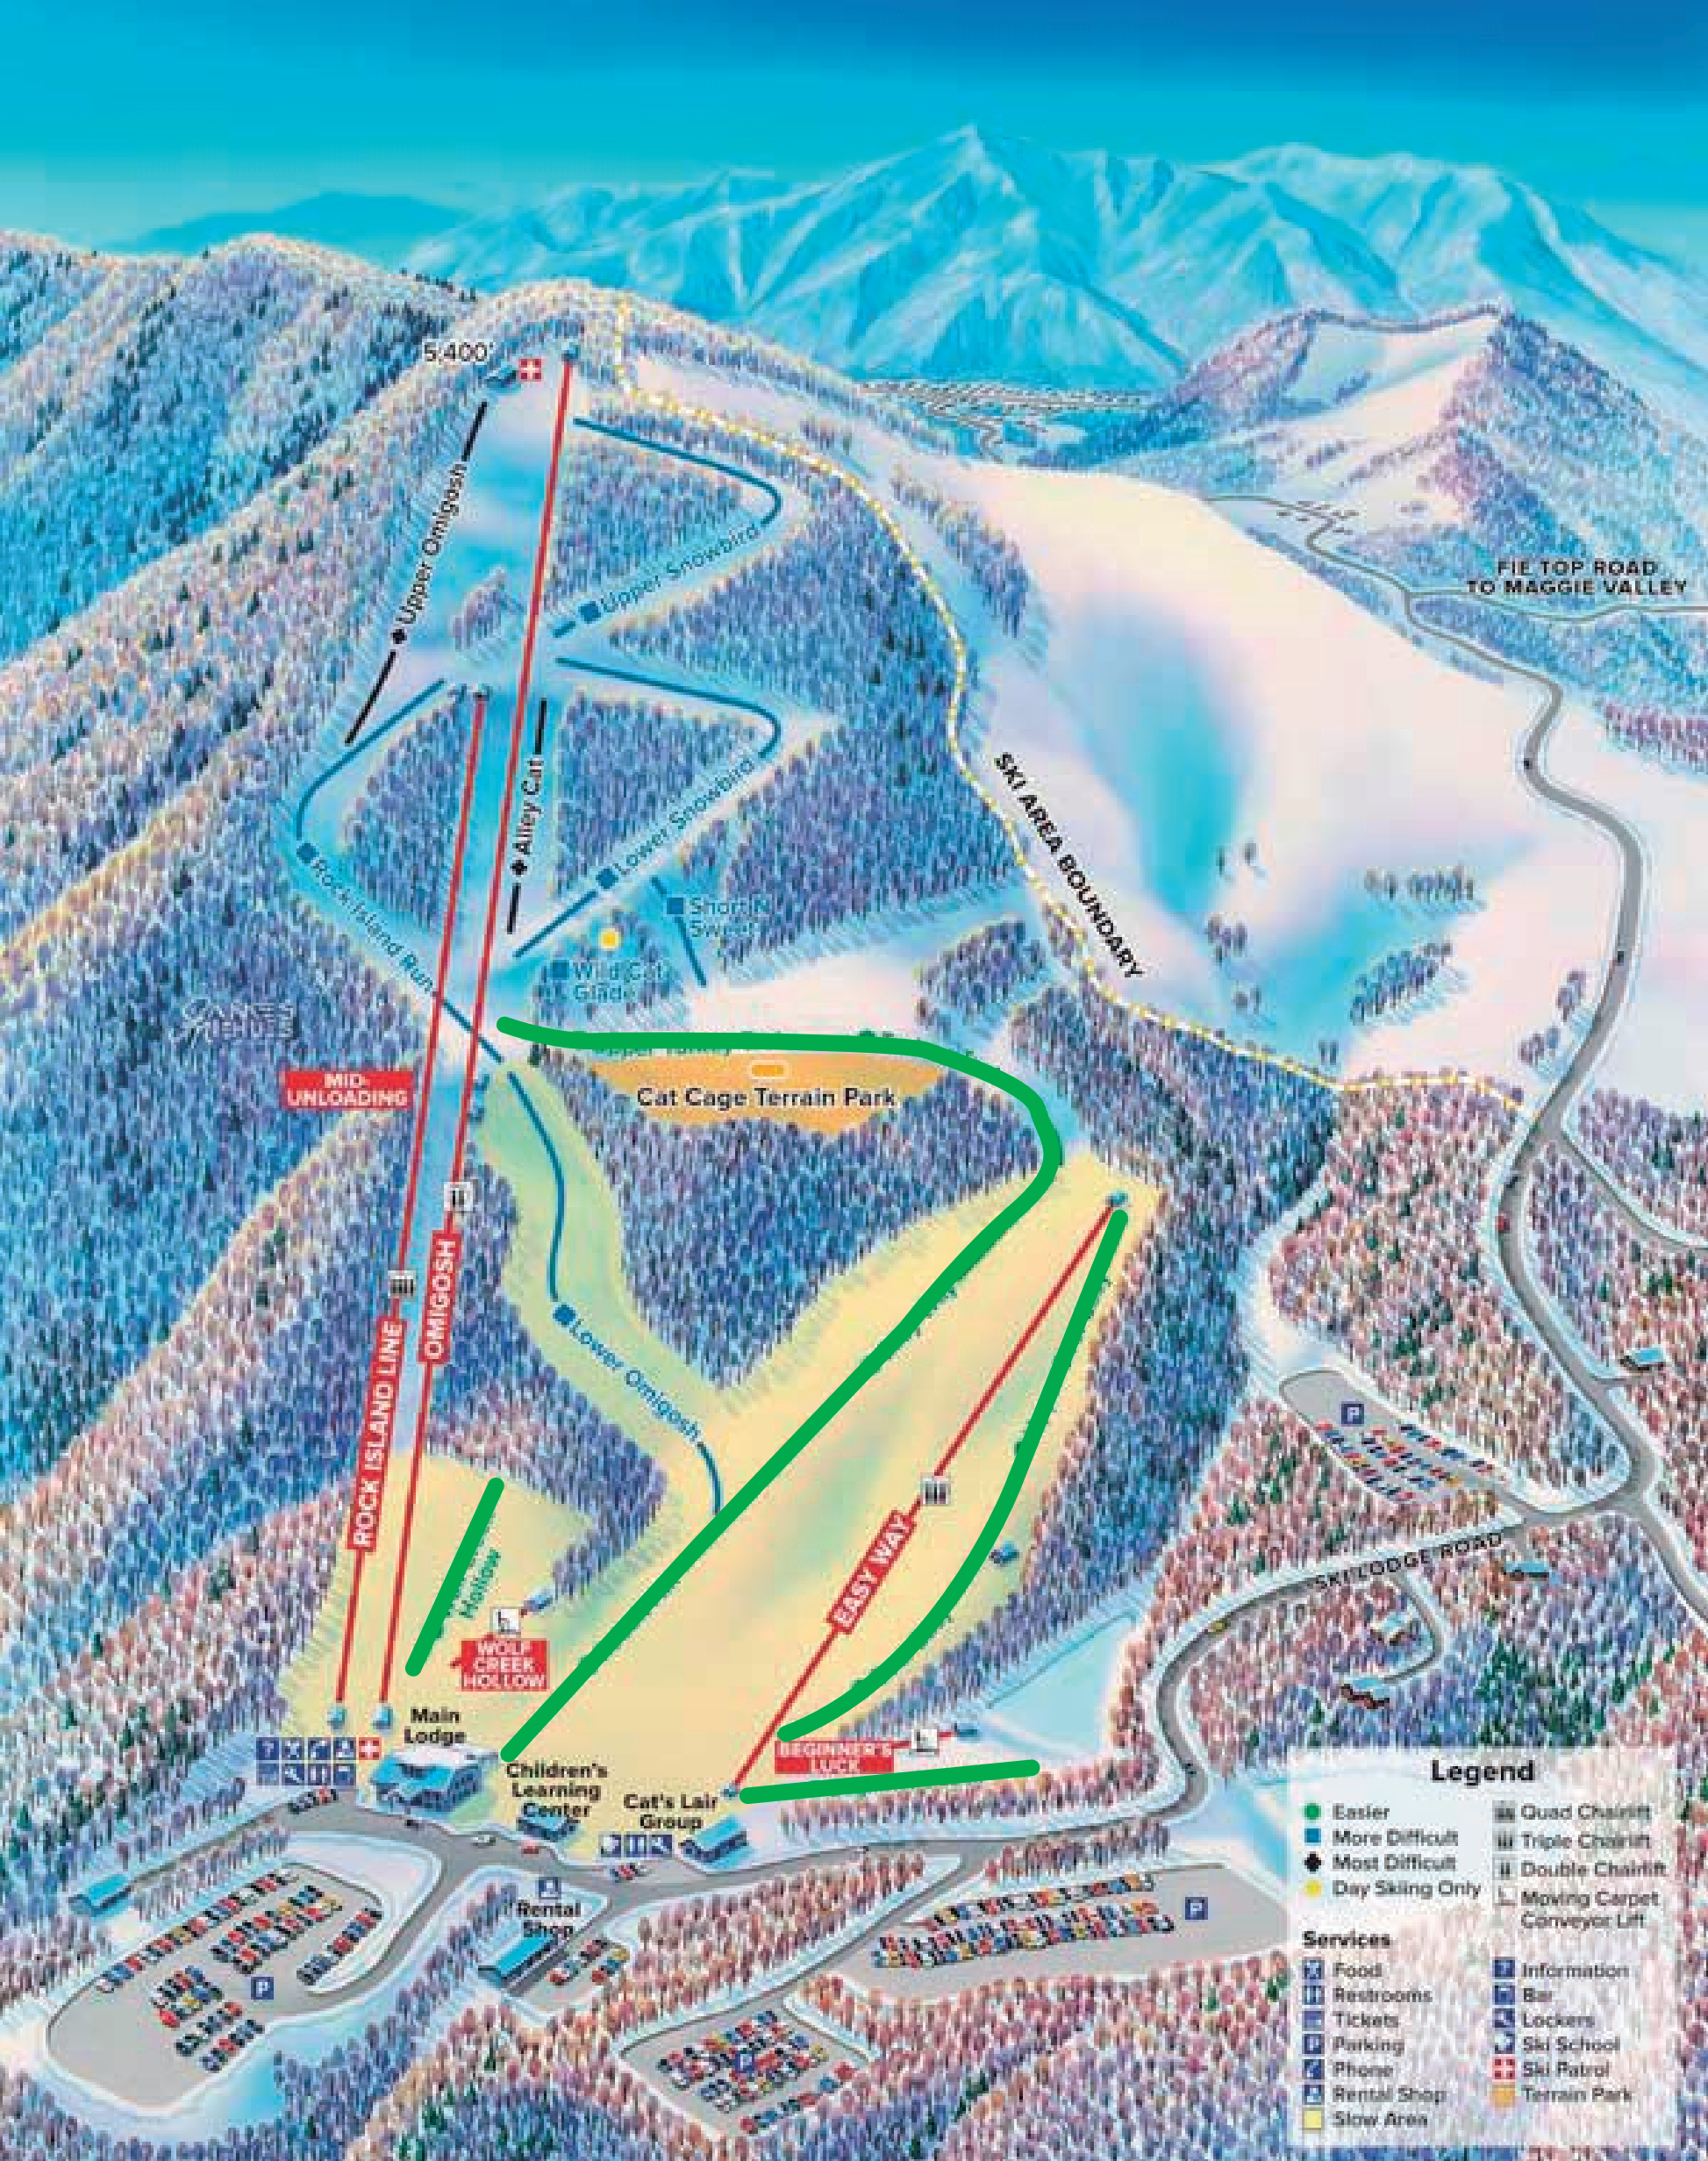

Easy Way

Upper Over Easy

Rabbit Hill

Beginner's Luck

Wolf Creek

Wolf Creek

Hollow

Hollow

Hollow

Hollow

Hollow

Hollow

Hollow

Hollow

Hollow

Hollow

Hollow

FILE TOP ROAD TO MAGGIE VALLEY

SKI AREA BOUNDARY

5,400'

MID-UNLOADING

OMIGOSH

ROCK ISLAND LINE

EASY WAY

FIE TOP ROAD TO MAGGIE VALLEY

SKI AREA BOUNDARY

MID-UNLOADING

ROCK ISLAND LINE
OMIGOSH

Upper Turkey Trot
Turkey Trot
Cat Cage Terrain Park

EASY WAY
Over Easy

WOLF CREEK HOLLOW

BEGINNER'S LUCK
Beginner's Luck