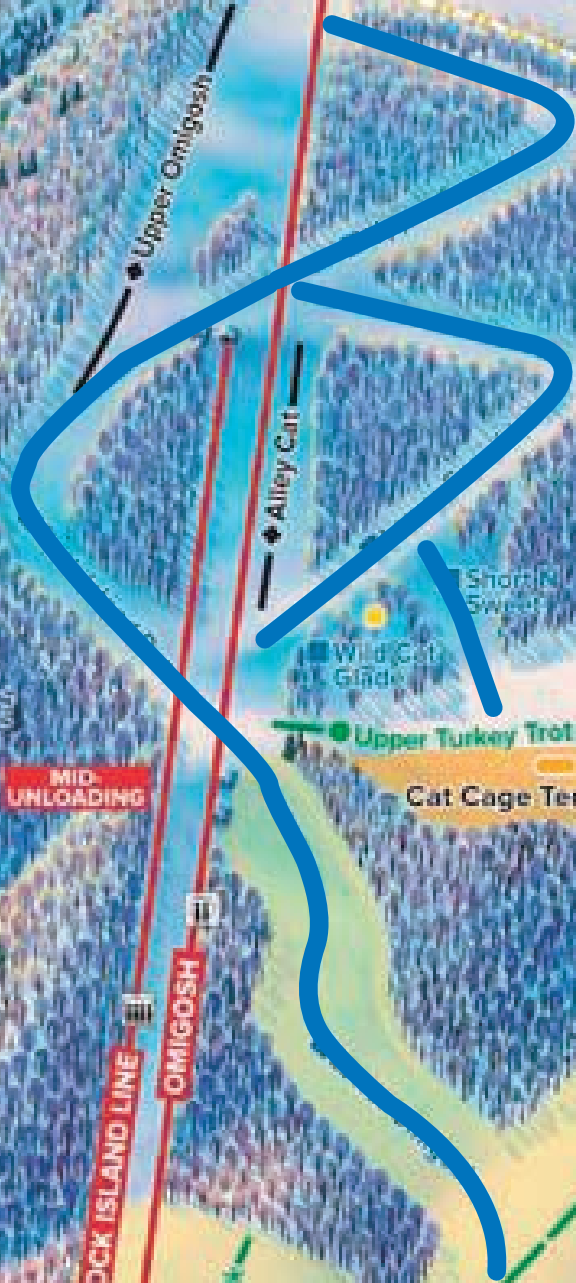

Hollow

FILE TOP ROAD TO MAGGIE VALLEY

SKI AREA BOUNDARY

5,400'

MID-UNLOADING

OMIGOSH

ROCK ISLAND LINE

EASY WAY

SKILODGE ROAD

Cat Cage Terrain Park

WOLF CREEK HOLLOW

Main Lodge

Children's Learning Center

Cat's Lair Group

MAGGIE'S COTTAGE

Rental Shop

FIE TOP ROAD TO MAGGIE VALLEY

SKI AREA BOUNDARY

MID-UNLOADING

ROCK ISLAND LINE
OMIGOSH

Upper Turkey Trot
Turkey Trot
Cat Cage Terrain Park

EASY WAY
Over Easy

WOLF CREEK HOLLOW

BEGINNER'S LUCK
Beginner's Luck