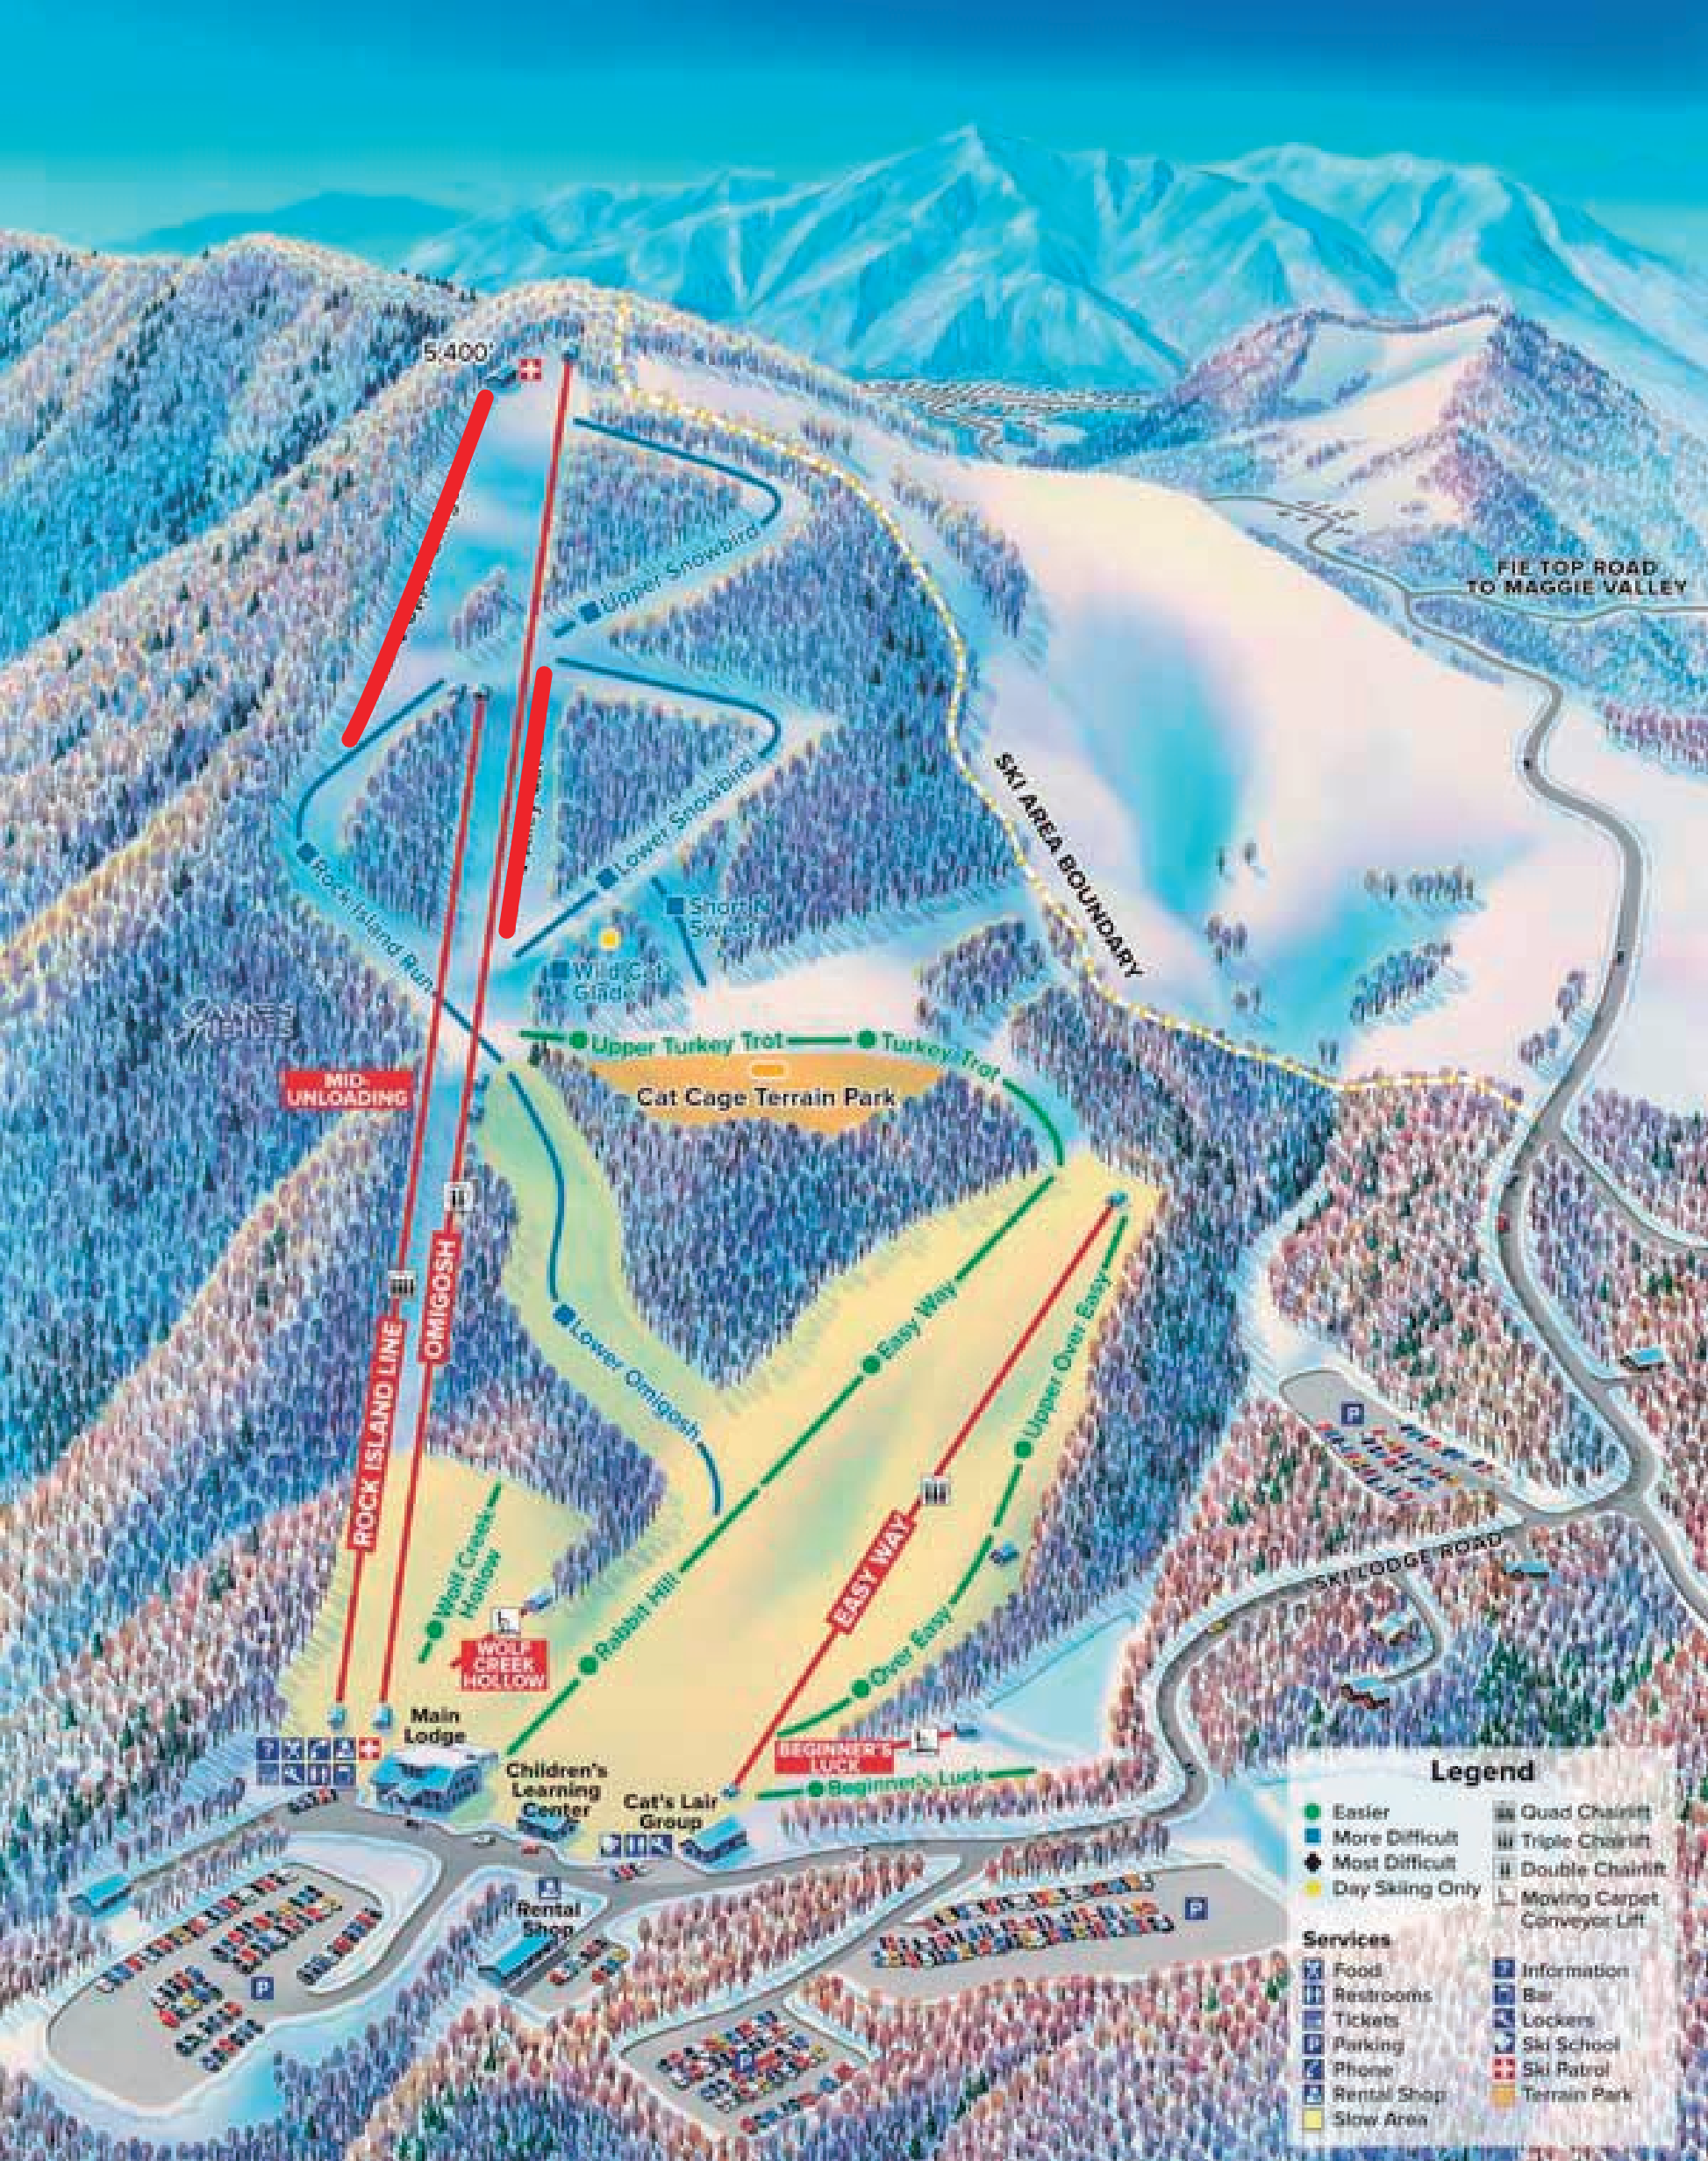

FIE TOP ROAD TO MAGGIE VALLEY

SKI AREA BOUNDARY

MID-UNLOADING

ROCK ISLAND LINE
OMIGOSH

Upper Turkey Trot
Turkey Trot
Cat Cage Terrain Park

EASY WAY
Over Easy

WOLF CREEK HOLLOW

BEGINNER'S LUCK
Beginner's Luck

Legend

| | |
|-------------------|-------------------------------|
| ● Easier | ▤ Quad Chairlift |
| ■ More Difficult | ▥ Triple Chairlift |
| ◆ Most Difficult | ▦ Double Chairlift |
| ■ Day Skiing Only | ▧ Moving Carpet Conveyor Lift |

Main Lodge

Children's Learning Center

Cat's Lair Group

Rental Shop

SKI LODGE ROAD

5,400'

FIE TOP ROAD TO MAGGIE VALLEY

SKI AREA BOUNDARY

MID-UNLOADING

ROCK ISLAND LINE
OMIGOSH

Cat Cage Terrain Park

EASY WAY
OVER EASY

SKILODGE ROAD

WOLF CREEK HOLLOW

Main Lodge

Children's Learning Center