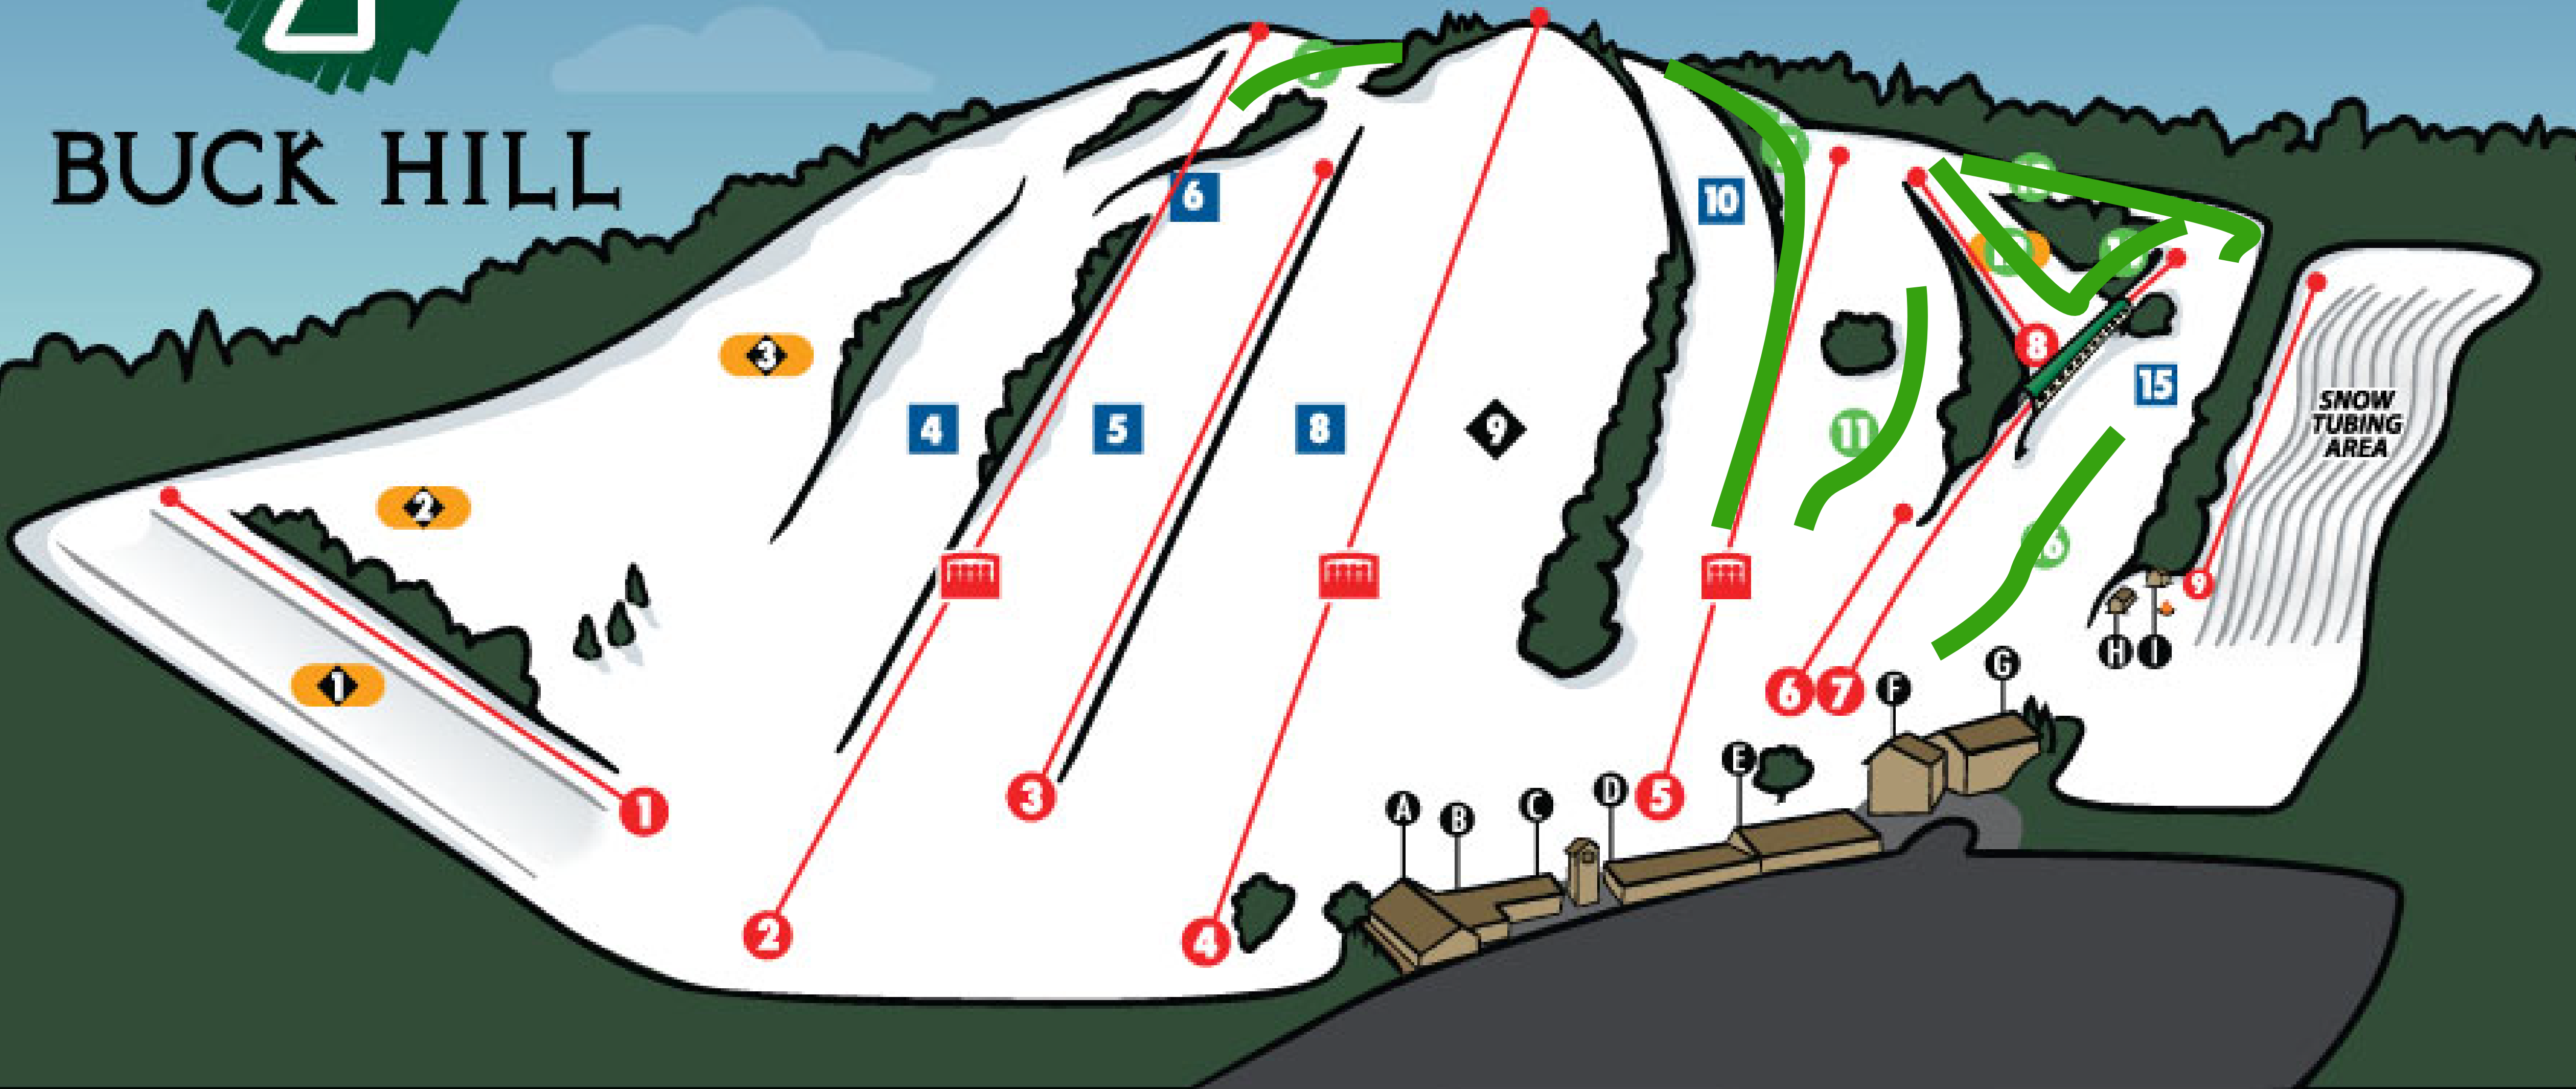

## RUNS

- |                  |                  |
|------------------|------------------|
| 1 Half Pipe      | 9 Milk Run       |
| 2 The Knob       | 10 Redtail Ridge |
| 3 Rail Yard      | 11 Teacher's Pet |
| 4 Warner's Way   | 12 Skunk Hollow  |
| 5 Olympic Dreams | 13 Woodchuck Way |
| 6 Sailer's Chute | 14 Coyote Cutoff |
| 7 Mouse Pass     | 15 Deer Run      |
| 8 Crossroads     | 16 School Yard   |

## LEGEND

- Beginner
  - Intermediate
  - Expert
  - Freestyle Terrain
- |                     |                              |
|---------------------|------------------------------|
| A. Main Chalet      | F. Tucker's Bar & Restaurant |
| B. Ski Patrol       | G. Ski School                |
| C. Ticket Office    | H. Tubing Snack Shack        |
| D. Ski Rental       | I. Tubing Tickets            |
| E. Snowboard Rental |                              |