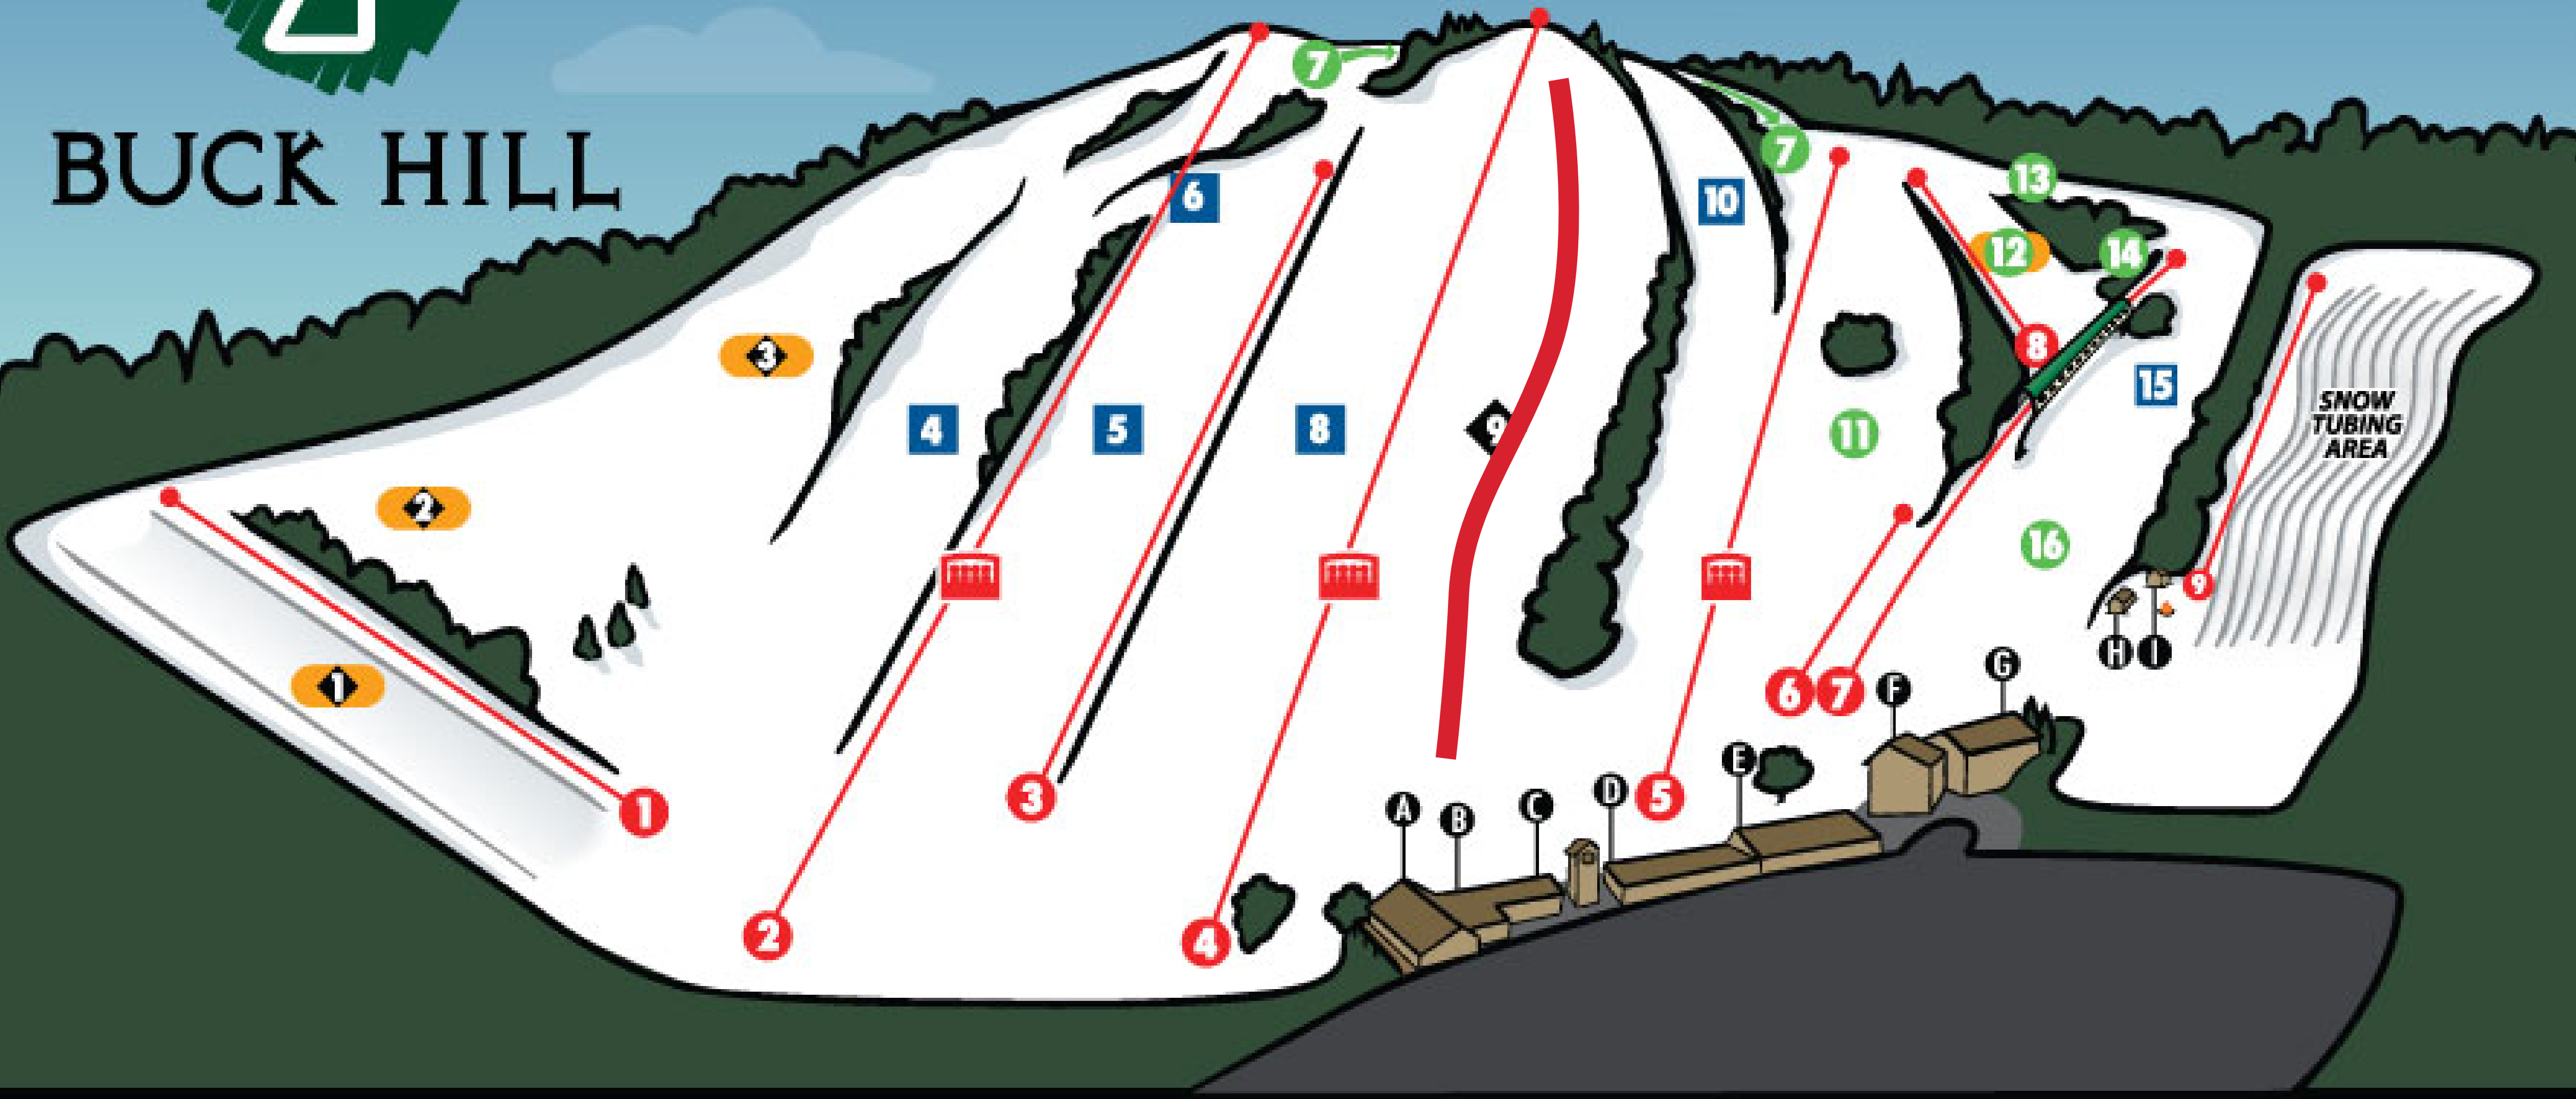

## RUNS

- |                  |                  |
|------------------|------------------|
| 1 Half Pipe      | 9 Milk Run       |
| 2 The Knob       | 10 Redtail Ridge |
| 3 Rail Yard      | 11 Teacher's Pet |
| 4 Warner's Way   | 12 Skunk Hollow  |
| 5 Olympic Dreams | 13 Woodchuck Way |
| 6 Sailer's Chute | 14 Coyote Cutoff |
| 7 Mouse Pass     | 15 Deer Run      |
| 8 Crossroads     | 16 School Yard   |

## LIFTS

- 1 Rope Tow
- 2 Quad Chair
- 3 Rope Tow
- 4 Quad Chair
- 5 Triple Chair
- 6 Wonder Carpet
- 7 Beginner's Magic Carpet
- 8 Rope Tow **NEW!**
- 9 Snow Tubing Lift **NEW!**

## LEGEND

- Beginner
  - Intermediate
  - Expert
  - Freestyle Terrain
- |                     |                              |
|---------------------|------------------------------|
| A. Main Chalet      | F. Tucker's Bar & Restaurant |
| B. Ski Patrol       | G. Ski School                |
| C. Ticket Office    | H. Tubing Snack Shack        |
| D. Ski Rental       | I. Tubing Tickets            |
| E. Snowboard Rental |                              |