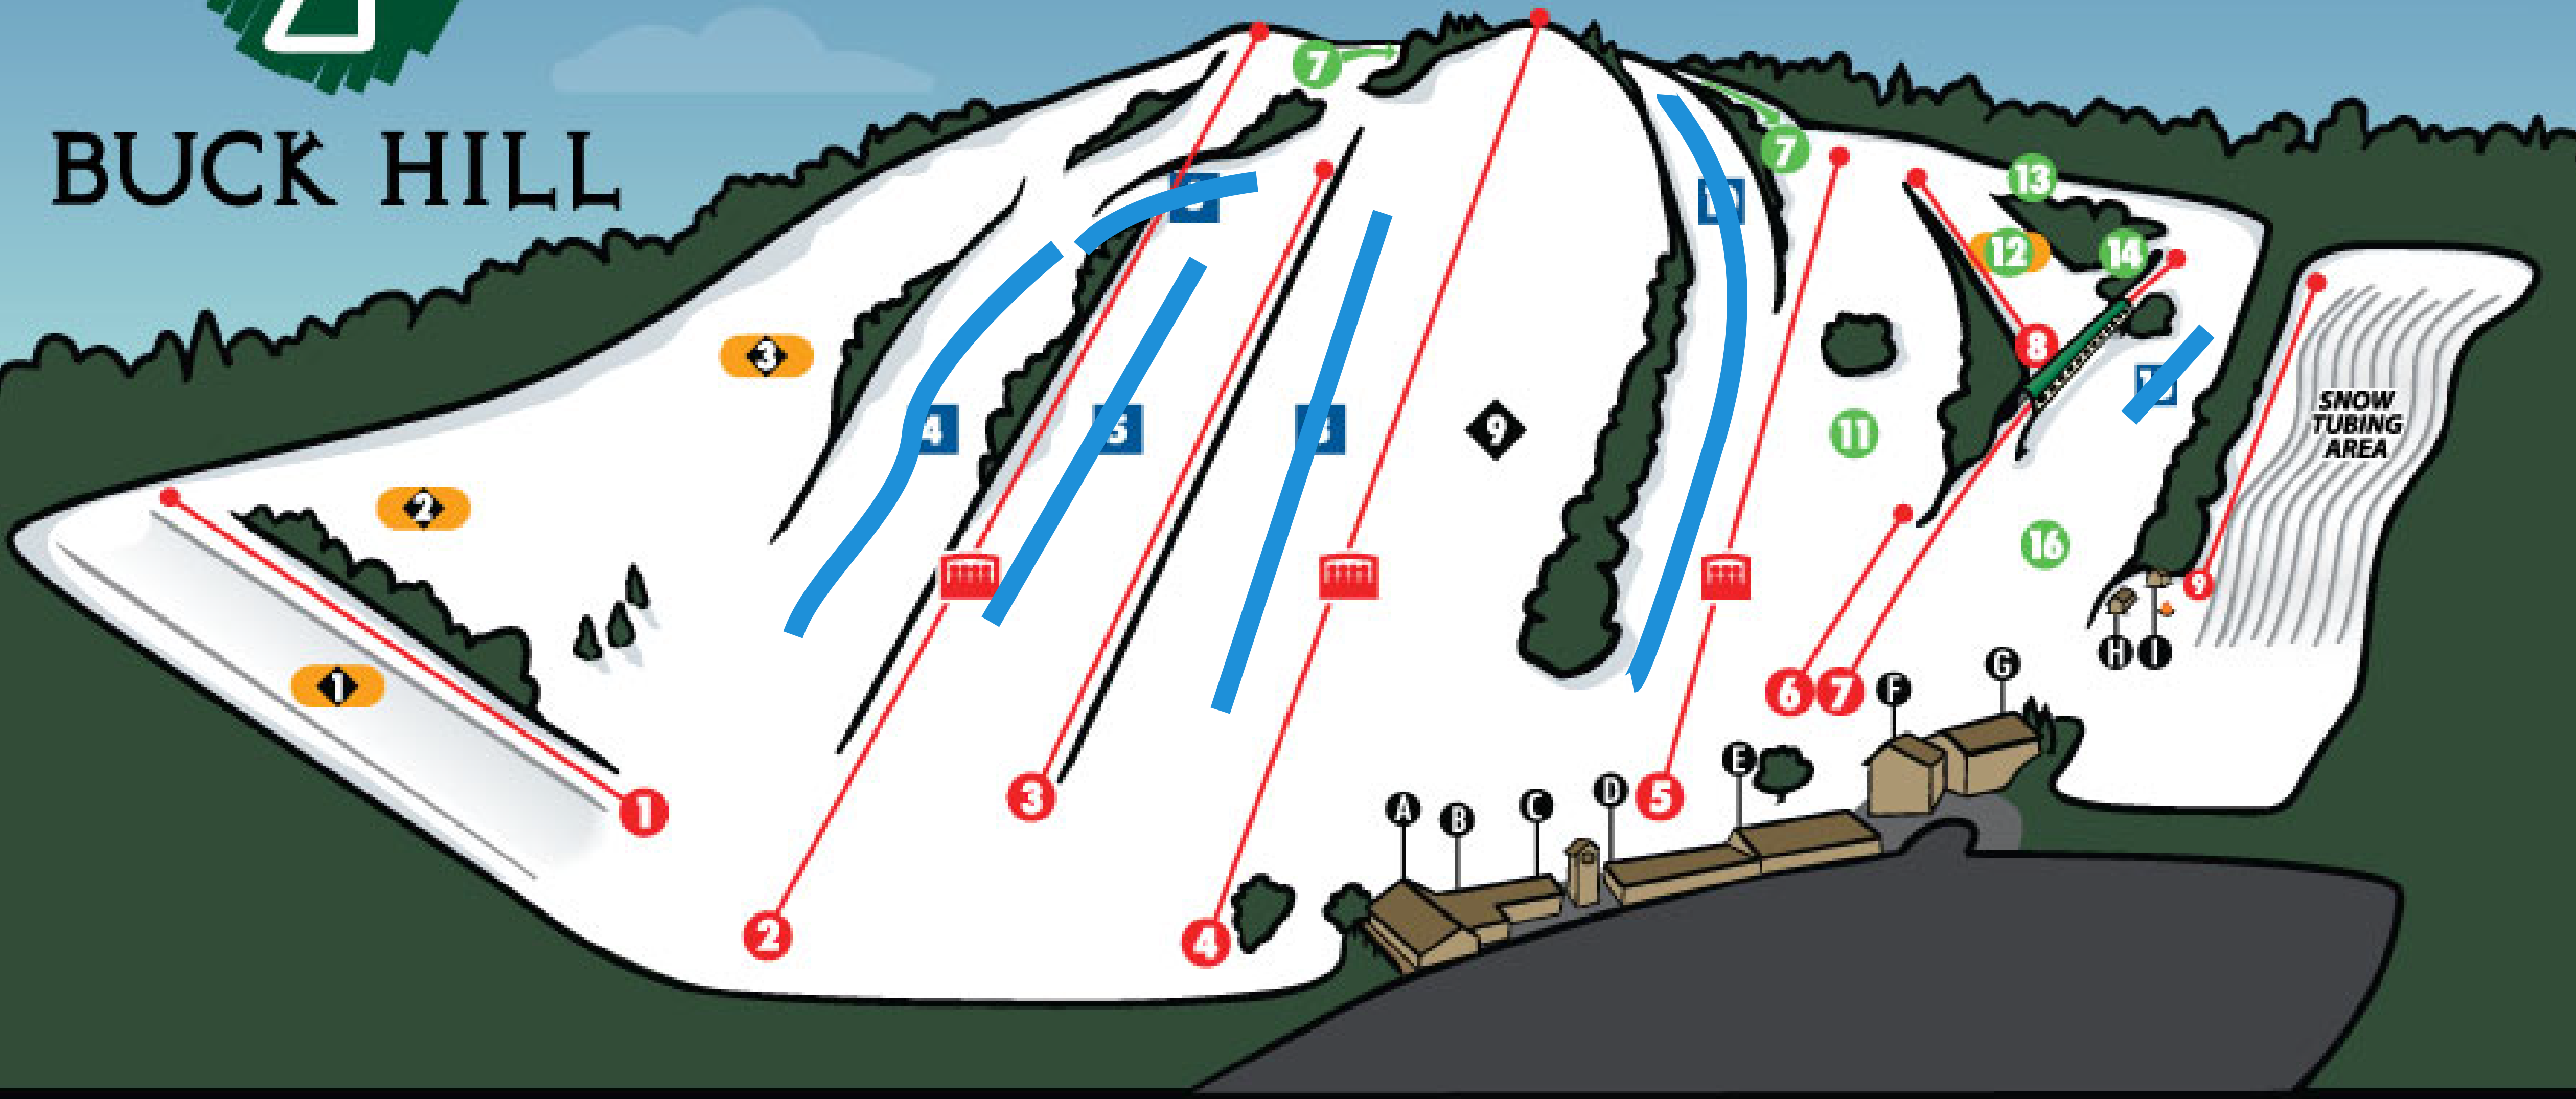

## RUNS

- |                  |                  |
|------------------|------------------|
| 1 Half Pipe      | 9 Milk Run       |
| 2 The Knob       | 10 Redtail Ridge |
| 3 Rail Yard      | 11 Teacher's Pet |
| 4 Warner's Way   | 12 Skunk Hollow  |
| 5 Olympic Dreams | 13 Woodchuck Way |
| 6 Sailer's Chute | 14 Coyote Cutoff |
| 7 Mouse Pass     | 15 Deer Run      |
| 8 Crossroads     | 16 School Yard   |

## LEGEND

- Beginner
  - Intermediate
  - Expert
  - Freestyle Terrain
- |                     |                              |
|---------------------|------------------------------|
| A. Main Chalet      | F. Tucker's Bar & Restaurant |
| B. Ski Patrol       | G. Ski School                |
| C. Ticket Office    | H. Tubing Snack Shack        |
| D. Ski Rental       | I. Tubing Tickets            |
| E. Snowboard Rental |                              |