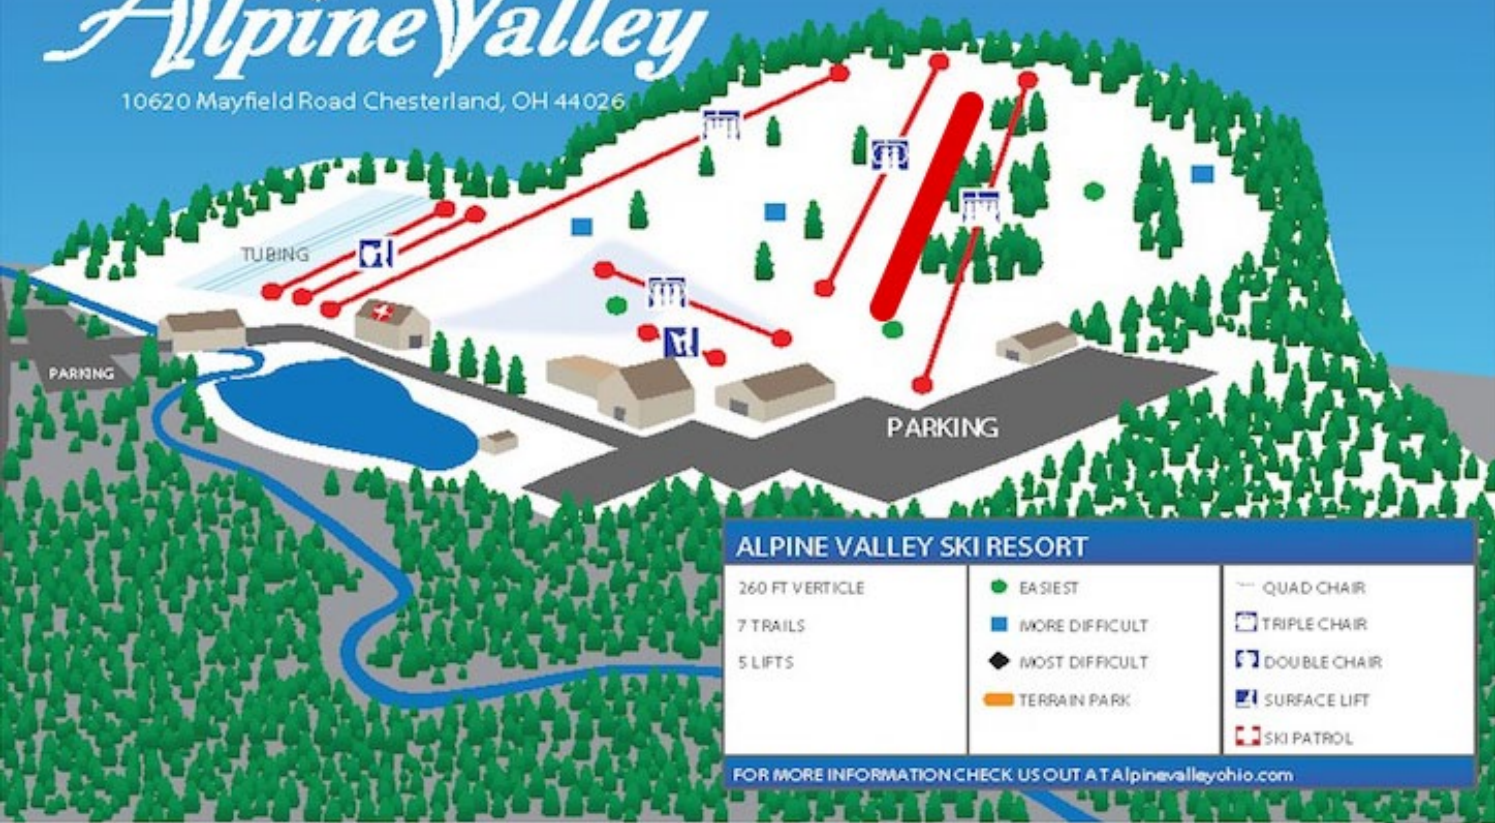

## ALPINE VALLEY SKI RESORT

260 FT VERTICLE

7 TRAILS

5 LIFTS

● EASIEST

■ MORE DIFFICULT

◆ MOST DIFFICULT

■ TERRAIN PARK