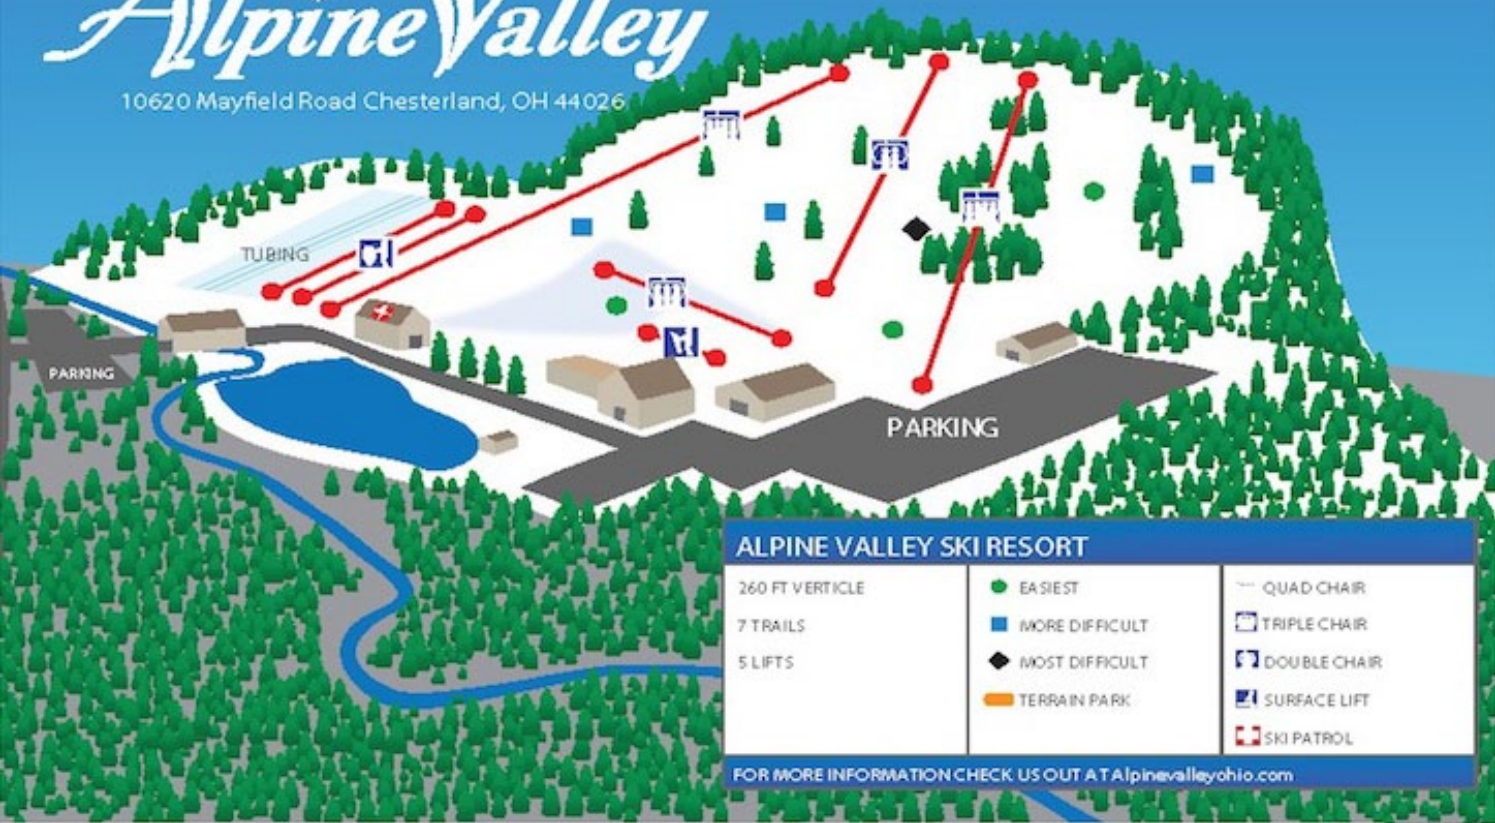

## ALPINE VALLEY SKI RESORT

260 FT VERTICLE

7 TRAILS

5 LIFTS

● EASIEST

■ MORE DIFFICULT

◆ MOST DIFFICULT

■ TERRAIN PARK