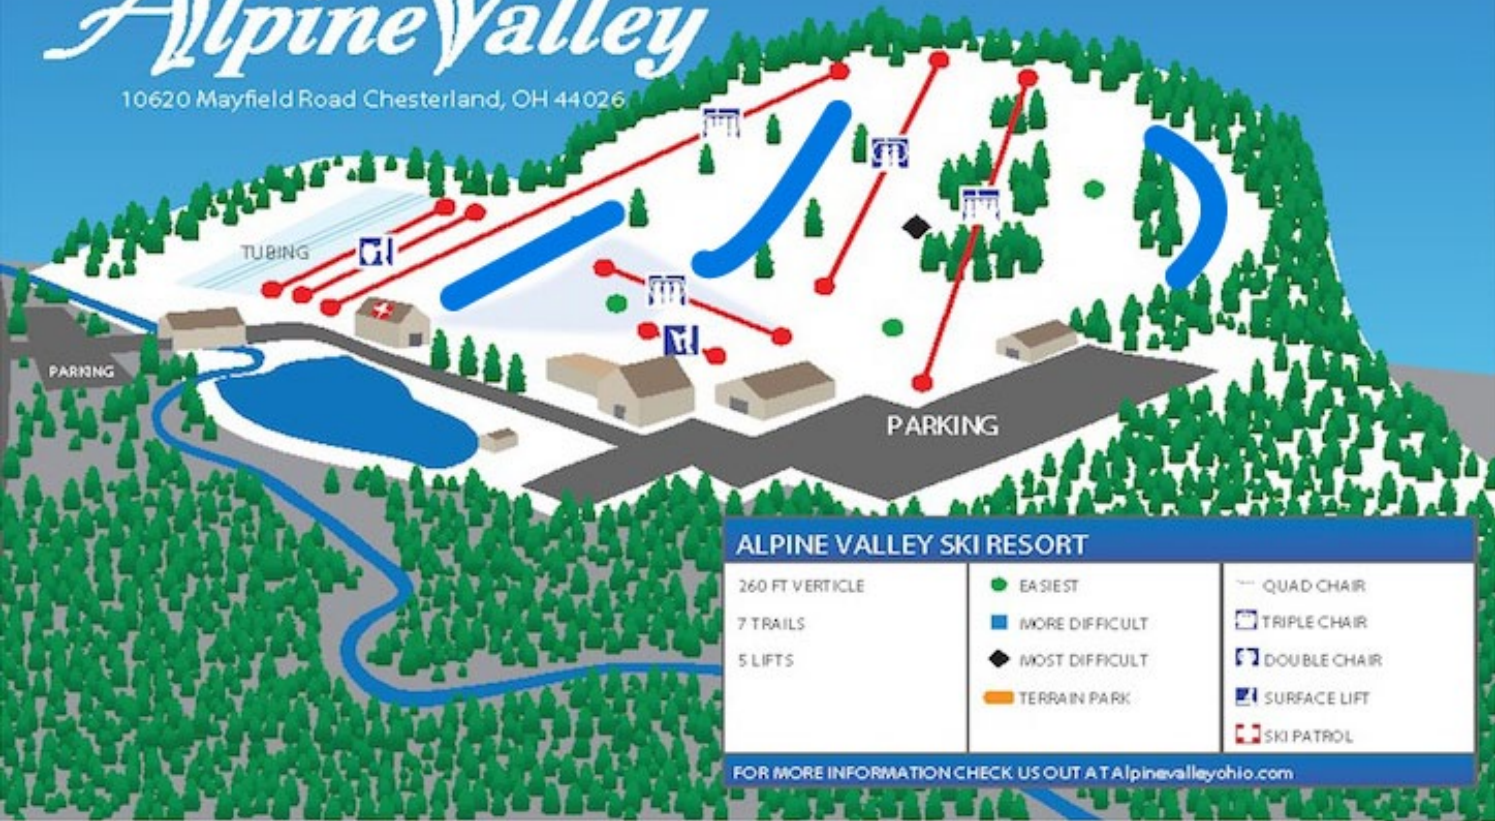

## ALPINE VALLEY SKI RESORT

260 FT VERTICLE

7 TRAILS

5 LIFTS

● EASIEST

■ MORE DIFFICULT

◆ MOST DIFFICULT

■ TERRAIN PARK